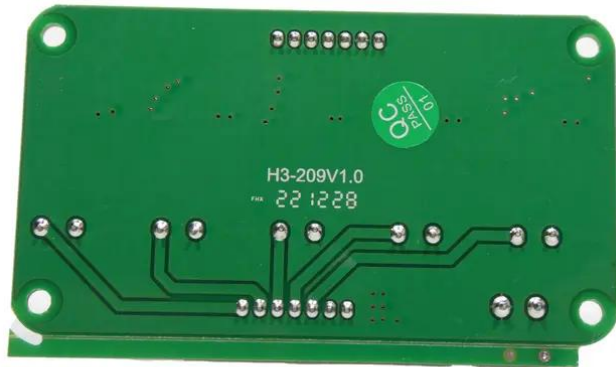

## Pcb (driver) LED D-2000 (H3-209 V1.0)

Art.n.: E6519987  
GTIN: 4026397712094

---

## Pcb (driver) LED D-2000 (H3-209 V1.0)

Art.n.: E6519987  
GTIN: 4026397712094

**Features :**

---