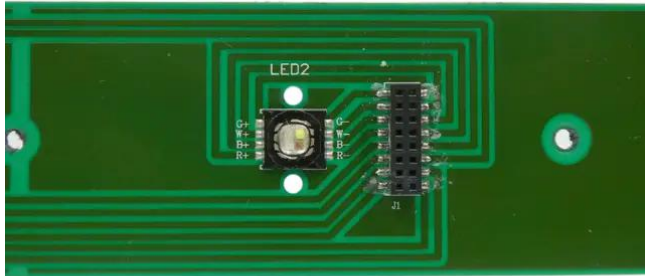

## Pcb (LED) AKKU Bar-6 QCL (SL-LQ806-LIGHT-V2)

Art.n.: E6520059  
GTIN: 4026397716863

---

## Pcb (LED) AKKU Bar-6 QCL (SL-LQ806-LIGHT-V2)

Art.n.: E6520059  
GTIN: 4026397716863

**Features :**

---