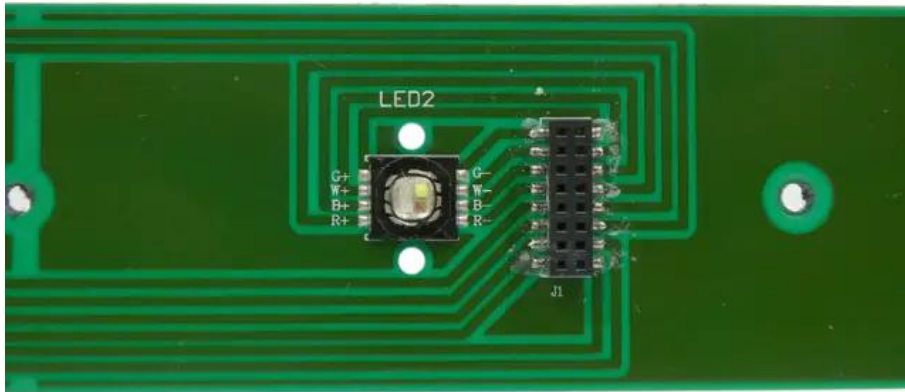

## Pcb (LED) AKKU Bar-6 QCL (SL-LQ806-LIGHT-V2)

Art.n.: E6520059

GTIN: 4026397716863

---

---

### Dati tecnici :

Peso: 0,11 kg

---